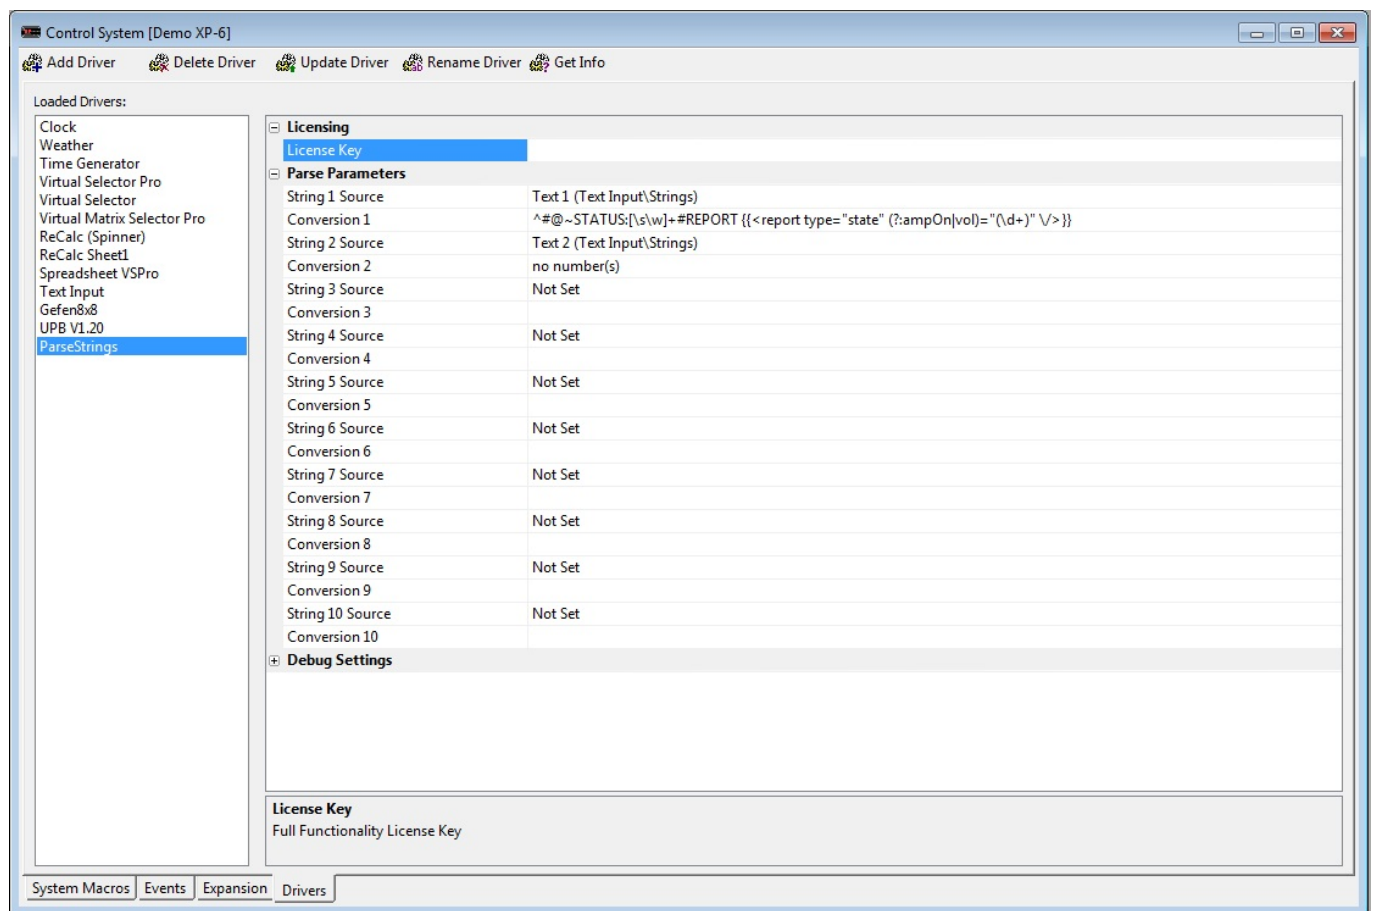

Drivers License Parsing SoftwareNow start looking for what you are looking for Category: Business & Finance / Business Finance Publisher: Cambodia Drivers License Search Tool, License: Shareware, Price: USD $17.

PPSS 24karat adds Drivers- License scanning in these states: (AK, AR, CA, CO, FL, IA, KS, LA, MD, MI, MN, MO, NH, NM, OH, PA, SC, TX, VT), and ATF-Form-4473 Completion to the Diamond edition which includes payday loans, check cashing, title policy loans.. Driver License Scanner SoftwareDrivers License Parsing SoftwareDriver License Scanner SoftwareCambodia Drivers License search tool.. Our instant Drivers License check gives you the results you need, straight from the DMV and fully up to date.

[My Beautiful Coslady Vol 5 Reina Inamori Avi](#)

The real issue, is that a barcode scanner will scan the data into where ever the cursor.. How Advanced Folder Encryption works when locking files? It uses three different locking methods to secure your files and folders, protecting files at kernel level, Windows Explorer level and (real) DOS Mode Level.. The pastels sittin pretty zip front bra There are a myriad of character parsing functions that are usable in Alpha, and there is nothing special here.. Driver License Parser Software ASI FrontDesk Hotel Motel Software v 6 0 ASI FrontDesk is the most economical hotel motel software, It also identify as hotel accounting.

[Mac Os X 10.6 8 Combo Update Download](#)

[Twincat 3 1 keygen generator torrent](#)